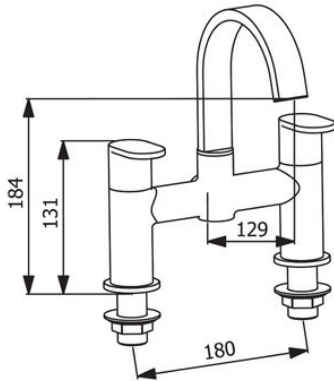

## Strata Blade Bath Filler

### Bath Filler

Code	Description	Dimensions
4K6059	Bath Filler	See image

*Pegler Yorkshire reserve the right to change specifications*